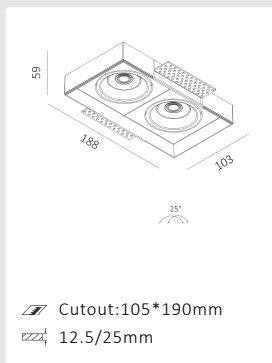

Product Description: 2*8W Trimless low Square downlight
Model: 10265

IP21

Technical Data

Light source	Citizen
System wattage	16W (230mA, 36V, 2pcs)
Lumen flux	1200lm (16W, 36D,Ra.90)
Colour temperature	2700K / dimtowarm
Colour rendering index	Ra≥90
Chromaticity rate	3 MacAdam
Beam angle	36D
Service lifetime	Lens Type 50,000hrs, L70
Ingress protection	IP21 Installed
Operation voltage	220-240Vac, 50/60Hz
Operation temperature	-20~40D
Protection class	III
Finishing	White RAL9003, Black RAL9005
Construction	Aluminium
Mounting	Ceiling recessed
Warranty	5 years
Lighting control	Actec triac dim or 0-10V, Dali diming upon request

Diagram

LIGHT DISTRIBUTION for 2700K

h(m)	E(lx)	Ø(m)
1	1749	Ø0.83
2	437.4	Ø1.67
3	194.4	Ø2.51
4	109.3	Ø3.35
5	69.98	Ø4.19

Photometric 2700K 36D Ra.90